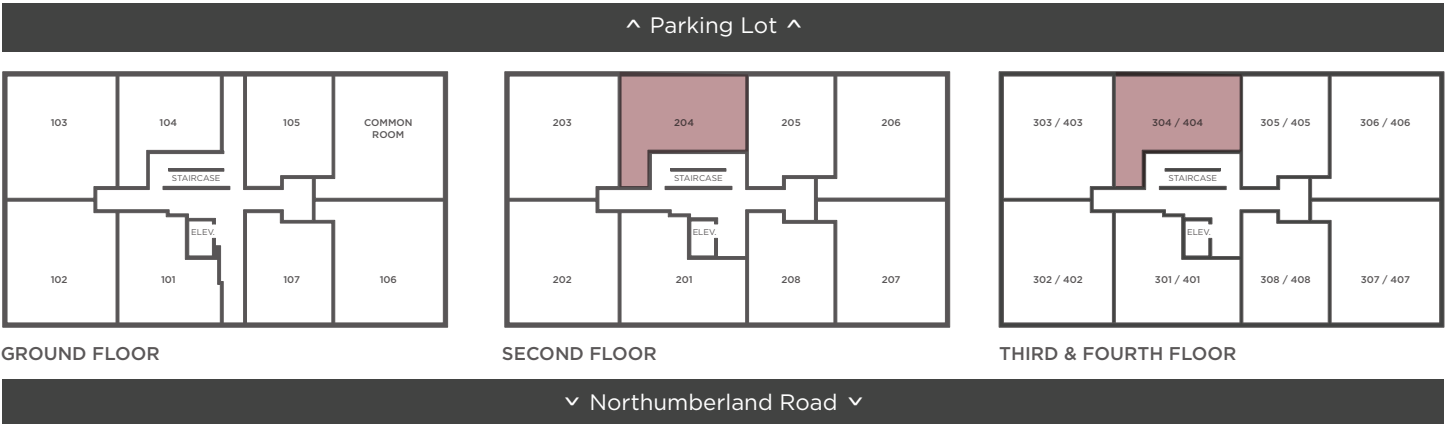

wish
AT WINDSONG

SUITE H

659 sq.ft.

UNITS:

204 404
304

Plans and specifications are subject to change without notice. Actual usable floor space may vary from stated floor area. Some floorplans may show reverse of available plan. Illustrations are artists concept only and may show optional features not included in base price. See leasing agent for further information. E. & O. E.