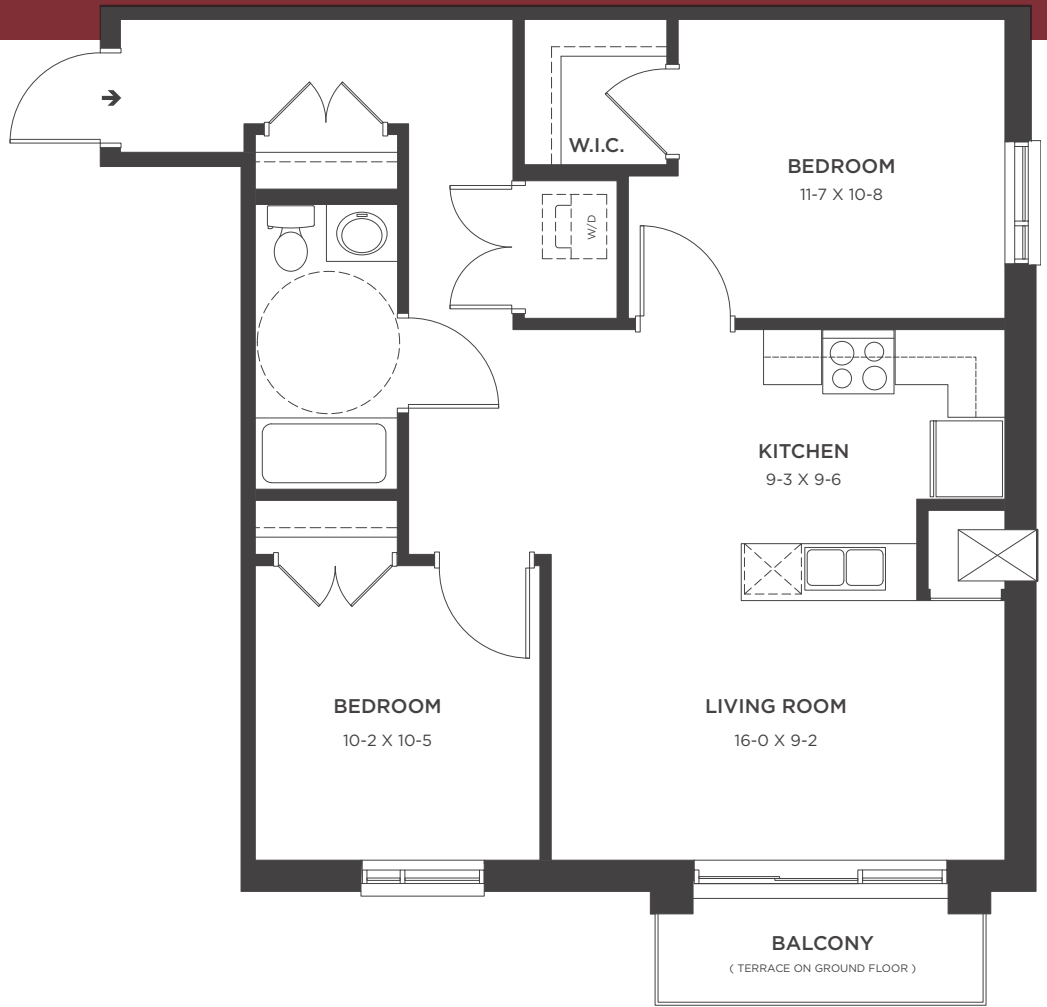

SUITE G

884 sq.ft.

2  1 

UNITS:

106 207

Barrier Free Unit

Plans and specifications are subject to change without notice. Actual usable floor space may vary from stated floor area. Some floorplans may show reverse of available plan. Illustrations are artists concept only and may show optional features not included in base price. See leasing agent for further information. E. & O. E.