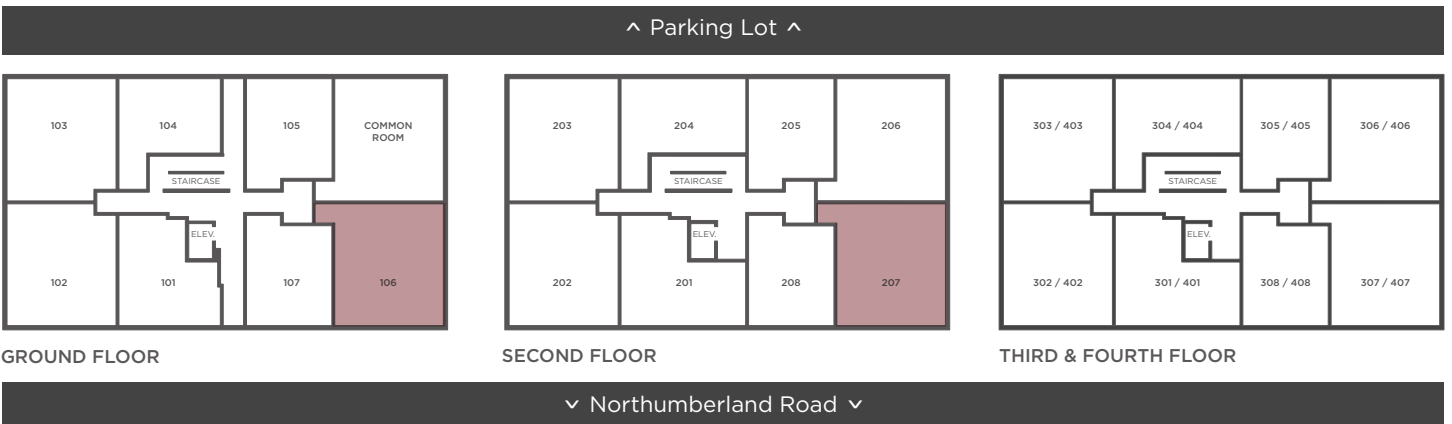

SUITE G

884 sq.ft.

2  1 

UNITS:

106 207

Barrier Free Unit

Plans and specifications are subject to change without notice. Actual usable floor space may vary from stated floor area. Some floorplans may show reverse of available plan. Illustrations are artists concept only and may show optional features not included in base price. See leasing agent for further information. E. & O. E.