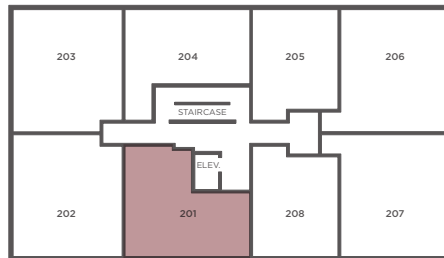

wish
AT WINDSONG

SUITE F

711 sq.ft.

UNITS:

201 401
301

Barrier Free Unit

^ Parking Lot ^

GROUND FLOOR

SECOND FLOOR

THIRD & FOURTH FLOOR

∨ Northumberland Road ∨