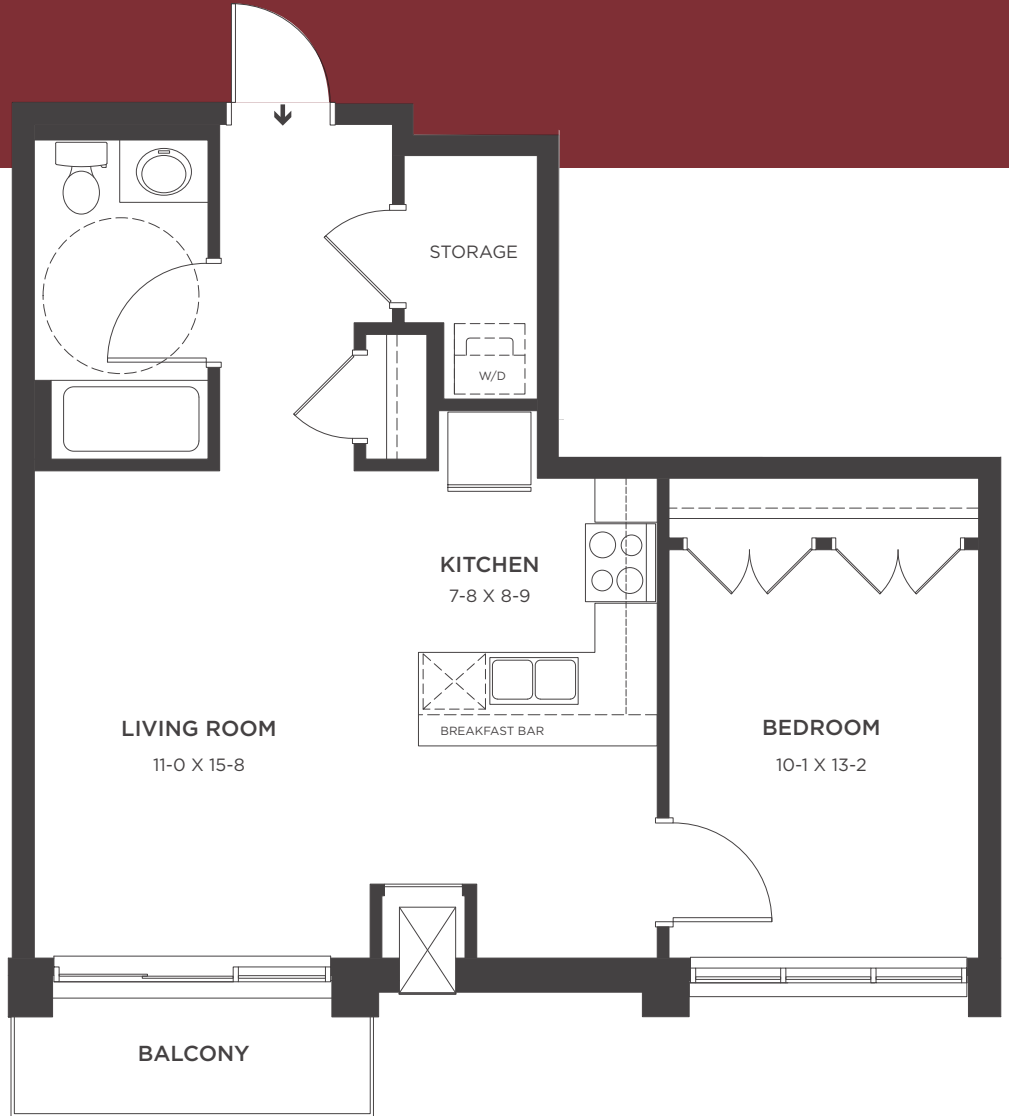

wish
AT WINDSONG

SUITE F

711 sq.ft.

UNITS:

201 401
301

Barrier Free Unit

^ Parking Lot ^

GROUND FLOOR

SECOND FLOOR

THIRD & FOURTH FLOOR

∨ Northumberland Road ∨