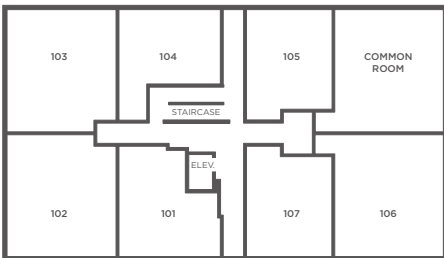

wish
AT WINDSONG

SUITE F

711 sq.ft.

UNITS:

201 401
301

Barrier Free Unit

^ Parking Lot ^

GROUND FLOOR

SECOND FLOOR

THIRD & FOURTH FLOOR

∨ Northumberland Road ∨