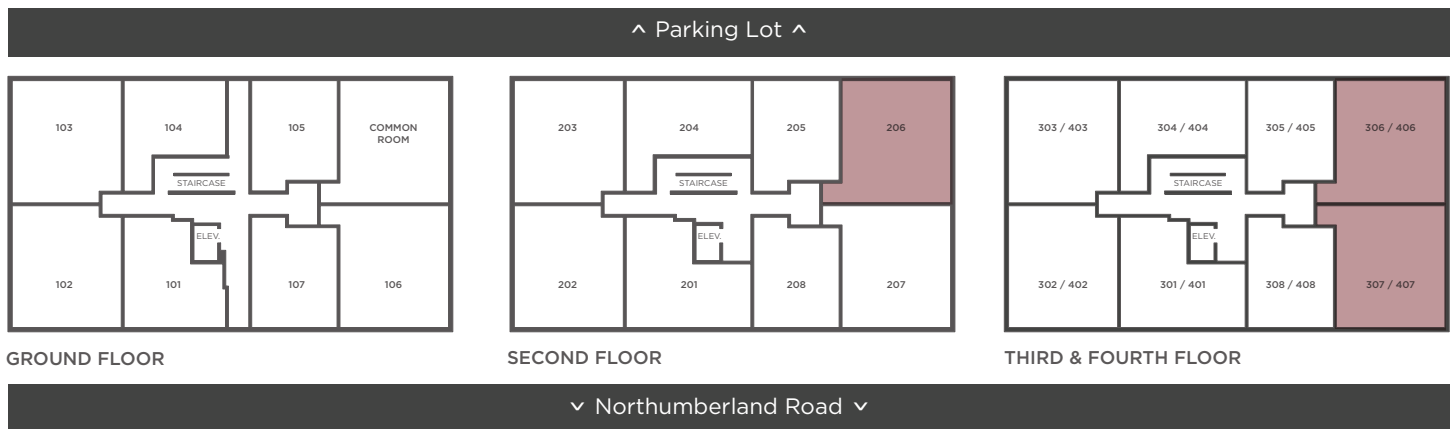

wish
AT WINDSONG

SUITE D

884 sq.ft.

UNITS:

- 206 406
- 306 407
- 307

Plans and specifications are subject to change without notice. Actual usable floor space may vary from stated floor area. Some floorplans may show reverse of available plan. Illustrations are artists concept only and may show optional features not included in base price. See leasing agent for further information. E. & O. E.