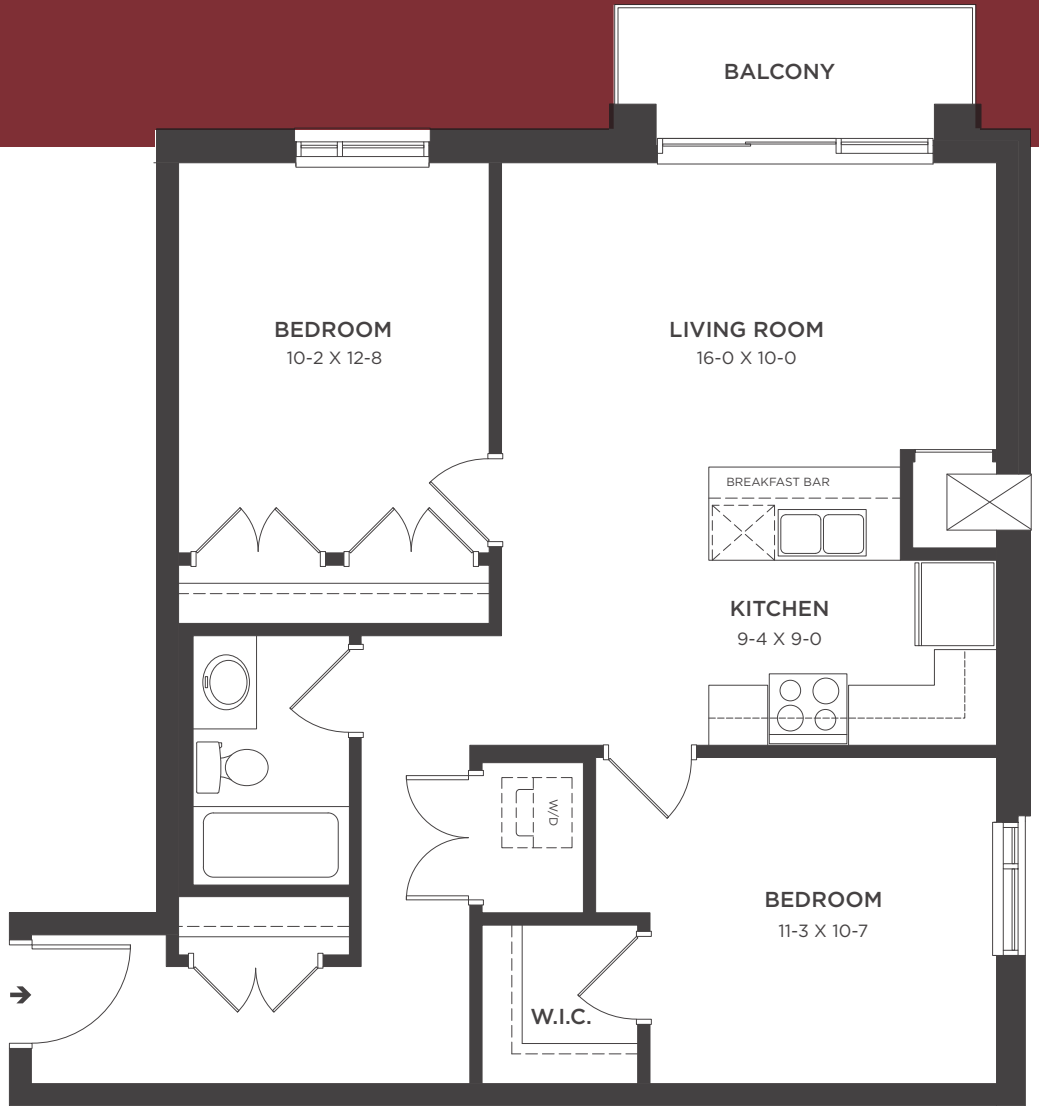

wish
AT WINDSONG

SUITE D

884 sq.ft.

UNITS:

- 206 406
- 306 407
- 307

Plans and specifications are subject to change without notice. Actual usable floor space may vary from stated floor area. Some floorplans may show reverse of available plan. Illustrations are artists concept only and may show optional features not included in base price. See leasing agent for further information. E. & O. E.