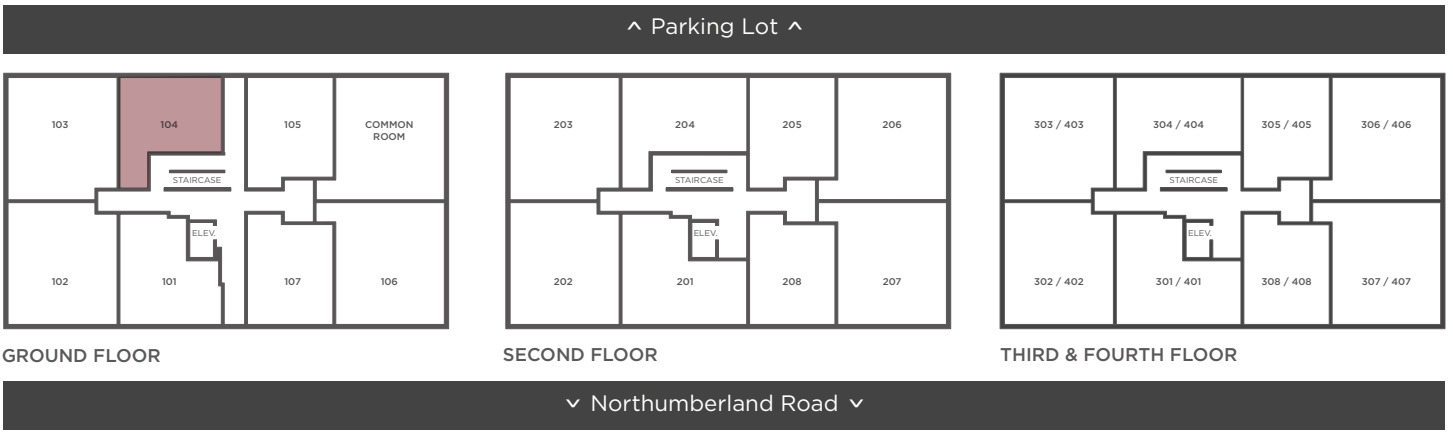

wish
AT WINDSONG

SUITE C

557 sq.ft.

UNIT:

104

Plans and specifications are subject to change without notice. Actual usable floor space may vary from stated floor area. Some floorplans may show reverse of available plan. Illustrations are artists concept only and may show optional features not included in base price. See leasing agent for further information. E. & O. E.